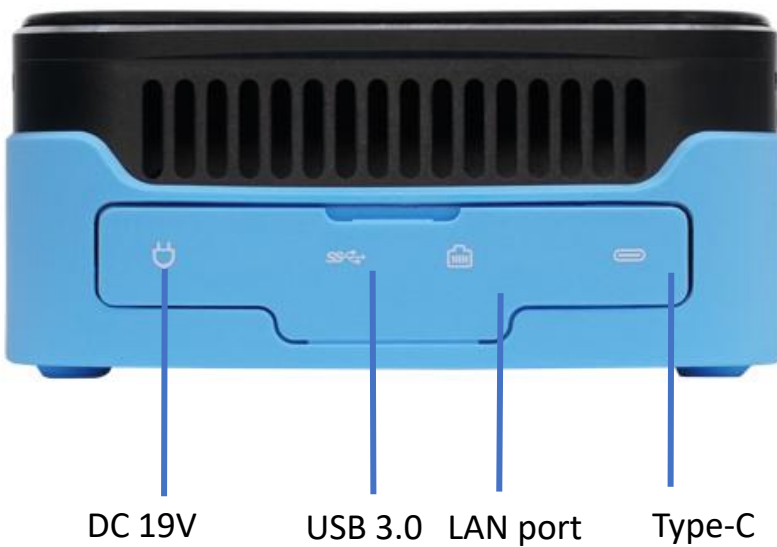

View in the rear