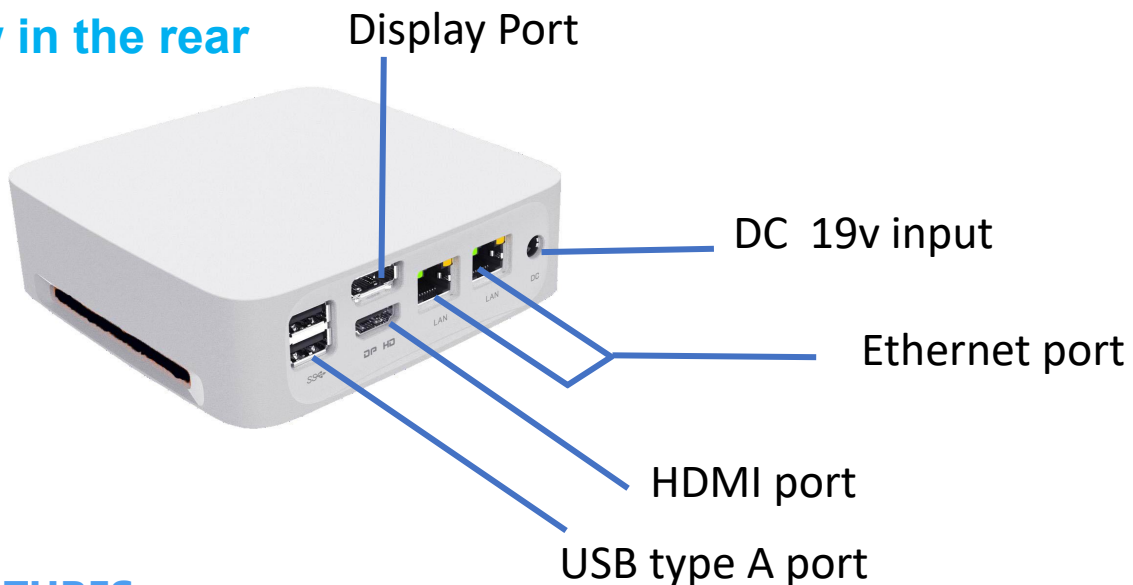

View in the rear

FEATURES

Compacted design, beyond expectation

AFB19 with Intel 10Gen processor, is ready to take on graphically demanding and officially casual workloads yet its compacted size takes up minimal space on a desk, making it suited for applications where traditional PCs won't reach. Wi-Fi 6 networking and dual 1000 Mbps based ethernet ports bring a leisured internet suffering and a speeding data transmission

Flexible and friendly upgrade

A fast-convenient chassis design leads you to add or upgrade memory and storage in no more than 3 steps by using a screw driver.

Dual Storage design

AFB19 fits a m.2 SSD and a 2.5 inch HDD, letting you create your own custom storage solution with the balance of speed and capacity to fit your needs