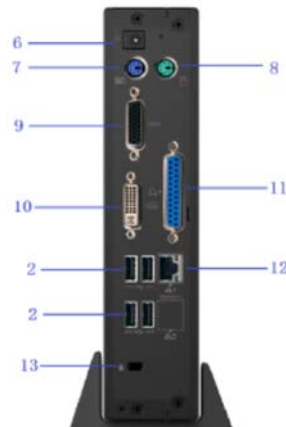

A green product with low power consumption and low CO2 emission.

04 Multiple interfaces

4 serial port, 1 parallel port, 1 USB 3.0 port, 5 USB 2.0 port, 1 DVI-I port.

05 Multiple VDI protocol supported

Widely supports Citrix ICA/HDX, VMware PCoIP and Microsoft RDP.

CONNECTIVITY

Front

1. Power Button
2. USB 2.0 Port
3. Mic-in
4. Line-out
5. USB 3.0 Port

Rear

6. DC 12V Input
7. PS/2 Keyboard
8. PS/2 Mouse
9. Serial Port
10. DVI-I Port
11. Parallel Port
12. RJ-45
13. Kensington Lock Slot

SPECIFICATION

Processor	Intel dual core 2.41GHz
Available Operating System	WES7 / WIN 10 IOT / TOS ¹
Protocol Clients	Citrix receiver/ Microsoft Remote Desktop Client / Vmware™ Horizon View™ Client
Management	CDMS ²
RAM (DDR3L)	2GB
Storage (SSD)	8GB
Display	DVI-I x 1 (DVI-to-VGA adapter included)
Resolution	1920x1200
LAN	x 1 (10/100/1000Mbps,RJ45)
USB 2.0	x 5
USB 3.0	x 1
Serial Port	x 1 (extensible to 4 via cable)
Parallel Port	x 1
PS/2 Port	x 2
Audio	Line-out x 1 , Mic-in x 1
Dimension	206mm x 48mm x 215mm (stand excluded)/ 206mm × 83mm × 223mm (stand included)
Net Weight	1.2 kg
Adapter	Worldwide auto-sensing 100-240V AC, 50/60 Hz, 12V/3A DC
TDP	< 10w
Mountings	Vertical feet standard
Security	Standard Kensington anti-theft keyhole
Cooling	Fan-less Convection
Operation Temperature	0°C to 40°C
Relative Humidity	30% to 90% non-condensing